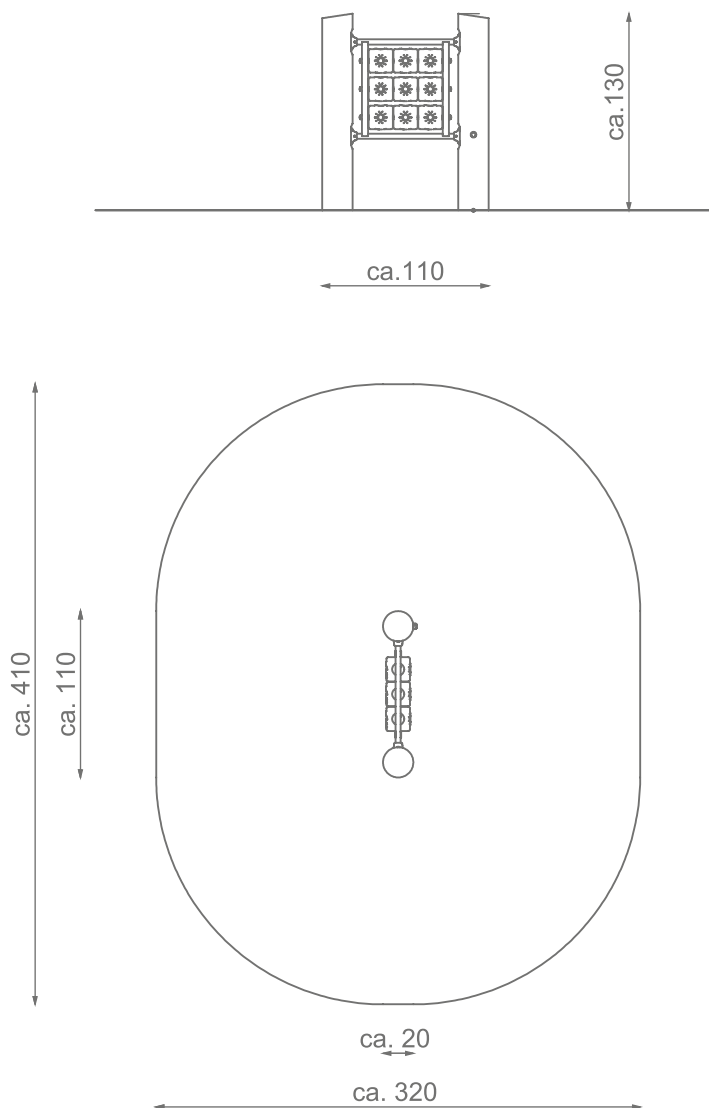

### Information about the product

Dimensions	ca. 110 x 20 cm
Safety zone	ca. 410 x 320cm
Safety zone area	ca. 11 m <sup>2</sup>
Overall height	ca. 110 cm
Free fall height	-
Amount of users	1
Product complies with EN 1176-1:2017-12	Yes
Availability of spare parts	Yes
Age range	1-12

### Functions

Socializing

Sensory  
Integration

Education panel

SCALE 1:50

**Materials**

Natural robinia wood

Elements made of stainless steel AISI 304