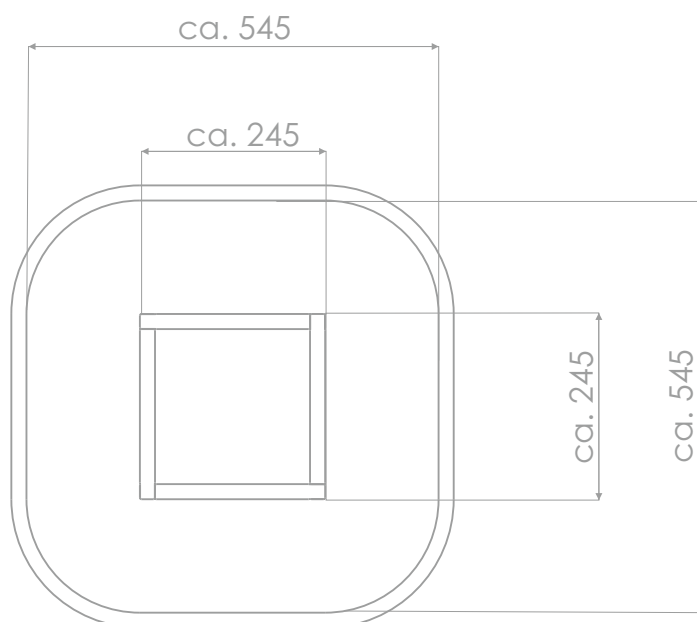

8127

ROBINIA PLAY

INFORMATION FOR ARCHITECTS

SCALE 1:100

MATERIALS:

NATURAL ROBINIA WOOD