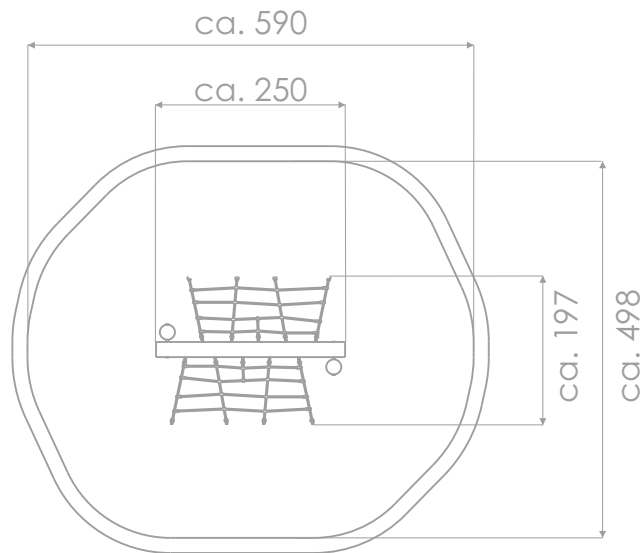

8123

ROBINIA PLAY

SOCIALIZING

CLIMBING

INFORMATION ABOUT THE PRODUCT

Dimensions	ca. 197 x 250 cm
Safety zone	ca. 498 x 590 cm
Safety zone area	ca. 25 m ²
Overall height	ca. 180 cm
Free fall height	ca. 180 cm
Amount of users	6 person
Product complies with EN 1176-1:2017-12	YES
Availability of spare parts	YES
Age range	3-12

Visualisation is for reference only,
actual appearance may vary.

According to EN 1176-1:2017-12 norm, the product requires applying a safety surface according to the product's free fall height.

8123

ROBINIA PLAY

INFORMATION FOR ARCHITECTS

SCALE 1:100

MATERIALS:

NATURAL ROBINIA WOOD

ATTESTED 6 MM STAINLESS
STEEL CHAINS

POLYPROPYLENE ROPES
PP - MULTISPLIT TYPE WITH
A STEEL CORE AND
A DIAMETER OF 16 MM

ROPE ENDINGS PRESSED IN
A SLEEVE MADE OF DURABLE
ALUMINUM ALLOY