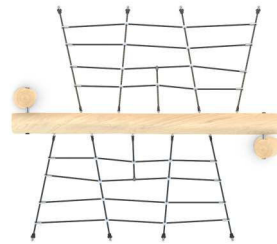

8123

ROBINIA PLAY

SOCIALIZING

CLIMBING

INFORMATION ABOUT THE PRODUCT

Dimensions	ca. 197 x 250 cm
Safety zone	ca. 498 x 590 cm
Safety zone area	ca. 25 m ²
Overall height	ca. 180 cm
Free fall height	ca. 180 cm
Amount of users	6 person
Product complies with EN 1176-1:2017-12	YES
Availability of spare parts	YES
Age range	3-12

Visualisation is for reference only,
actual appearance may vary.

According to EN 1176-1:2017-12 norm, the product requires applying a safety surface according to the product's free fall height.

8123

ROBINIA PLAY

INFORMATION FOR ARCHITECTS

SCALE 1:100

MATERIALS:

NATURAL ROBINIA WOOD

ATTESTED 6 MM STAINLESS
STEEL CHAINS

POLYPROPYLENE ROPES
PP - MULTISPLIT TYPE WITH
A STEEL CORE AND
A DIAMETER OF 16 MM

ROPE ENDINGS PRESSED IN
A SLEEVE MADE OF DURABLE
ALUMINUM ALLOY

SOLID AND ESTHETIC ROPE
CONNECTORS MADE OF
INJECTION MOLDED
POLYAMIDE