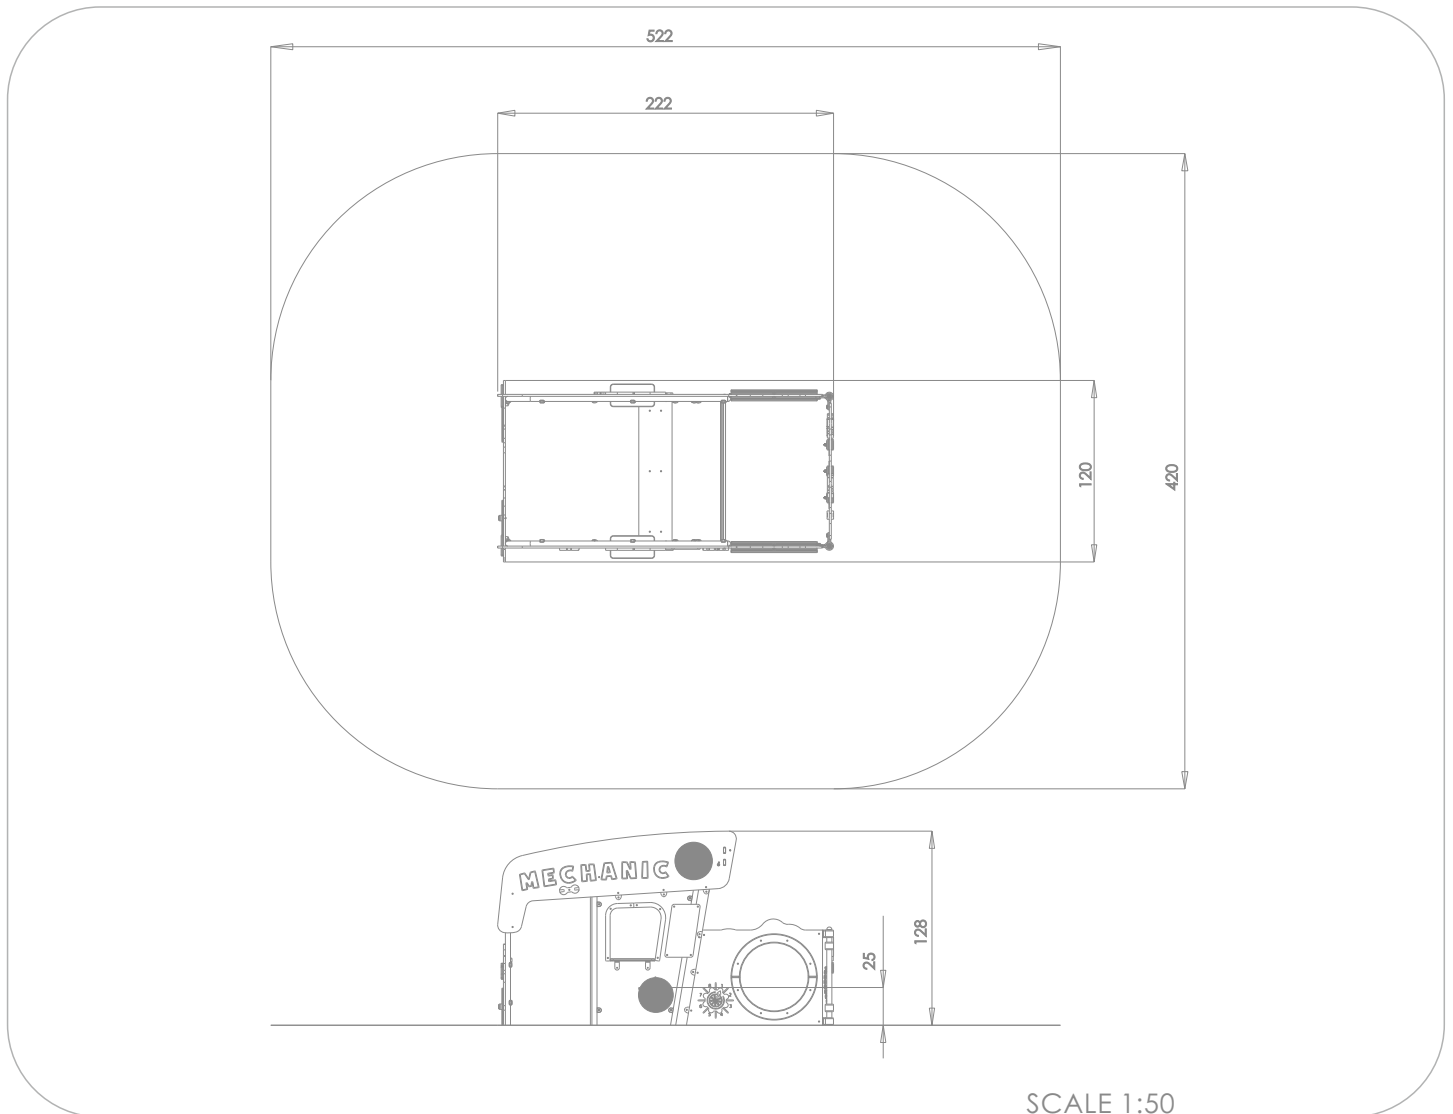

2034

MINI

SOCIALIZING

SENSORIAL  
INTEGRATION

INFORMATION ABOUT THE PRODUCT

Dimensions	222 x 120 cm
Safety zone	522 x 420 cm
Safety zone area	20 m <sup>2</sup>
Overall height	128 cm
Free fall height	25 cm
Amount of users	7
Product complies with EN 1176-1:2017-12	YES
Availability of spare parts	YES
Age range	1-7

According to EN 1176-1:2017-12 norm, the product requires applying a safety surface according to the product's free fall height.

2034

**MATERIALS:**

<p>STEEL CONSTRUCTION: STAINLESS STEEL AISI304</p>	<p>PLATES OF THE WALLS MADE OF COLOURFUL TRIPLE LAYERED 15 MM HDPE POLYETHYLENE, IN THE HIGHEST QUALITY, TOTALLY DAMP-PROOF</p>	<p>CLIMBING WALLS AND SIDES OF STAIRS: HPL 13 MM</p>