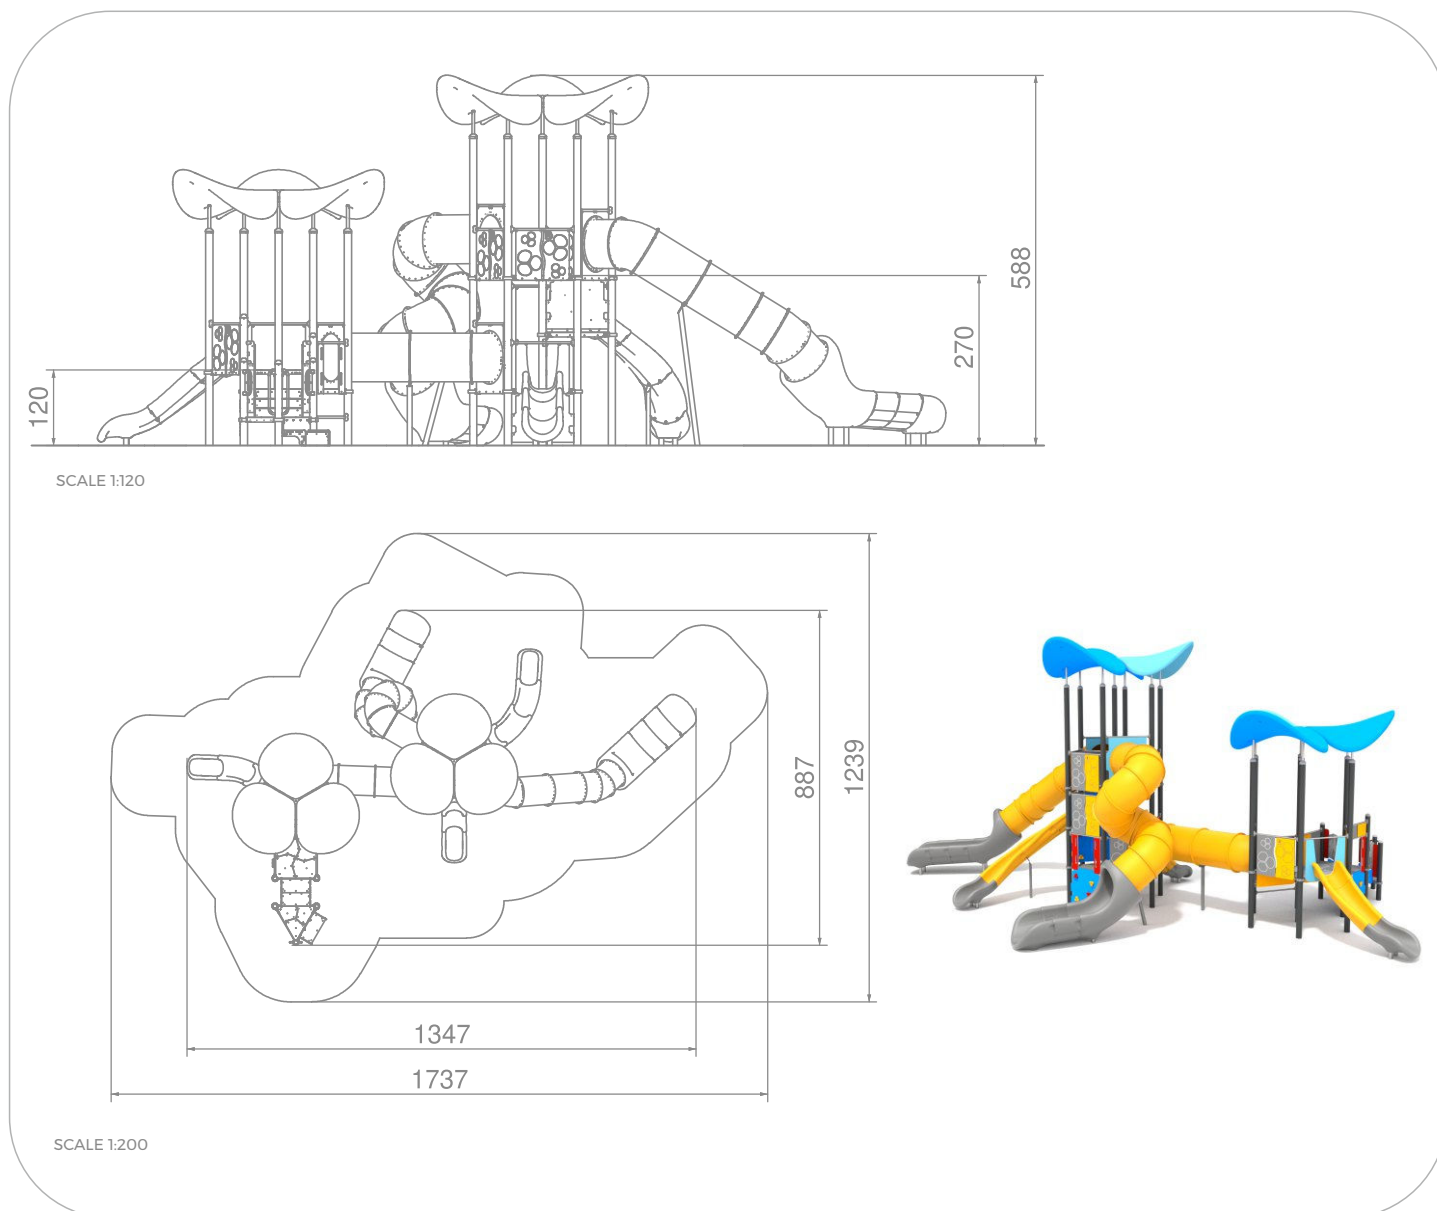

1214

OCEAN BLUE

SLIDING

SOCIALIZING

CLIMBING

FRESH GREEN

INFORMATION ABOUT THE PRODUCT

Dimensions	1347 x 887 cm
Safety zone	1737 x 1239 cm
Safety zone area	118,5 m ²
Overall height	588 cm
Free fall height	270 cm
Amount of users	30
The heaviest element	55 kg
The biggest element	6 m
Product complies with EN 1176-1:2017-12	YES
Availability of spare parts	YES
Age range	1-12

According to EN 1176-1:2017-12 norm, the product requires applying a safety surface according to the product's free fall height.

1214

MATERIALS:

<p>STEEL CONSTRUCTION: Ø114 PIPES, POWDER GALVANIZED AND COVERED IN POWDER COATING PAINT</p>	<p>FIXING FOR ROOFS: STAINLESS STEEL AISI304</p>	<p>PANELS: HDPE 15 MM</p>	<p>PLATFORM: STEEL SHEET GALVANIZED AND COVERED WITH POWDER COATING PAINT + HPL 6 MM</p>	<p>SLIDES AND ROOFS ARE MADE USING ROTO-MOULDING TECHNIQUE USING LDPE MATERIAL</p>	<p>CLIMBING WALLS AND SIDES OF STAIRS: HPL 13 MM</p>