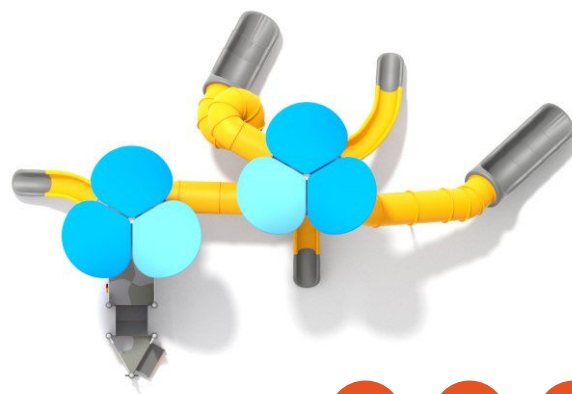

1214

OCEAN BLUE

SLIDING

SOCIALIZING

CLIMBING

FRESH GREEN

INFORMATION ABOUT THE PRODUCT

Dimensions	1347 x 887 cm
Safety zone	1737 x 1239 cm
Safety zone area	118,5 m ²
Overall height	588 cm
Free fall height	270 cm
Amount of users	30
The heaviest element	55 kg
The biggest element	6 m
Product complies with EN 1176-1:2017-12	YES
Availability of spare parts	YES
Age range	1-12

According to EN 1176-1:2017-12 norm, the product requires applying a safety surface according to the product's free fall height.

1214

MATERIALS:

<p>STEEL CONSTRUCTION: Ø114 PIPES, POWDER GALVANIZED AND COVERED IN POWDER COATING PAINT</p>	<p>FIXING FOR ROOFS: STAINLESS STEEL AISI304</p>	<p>PANELS: HDPE 15 MM</p>	<p>PLATFORM: STEEL SHEET GALVANIZED AND COVERED WITH POWDER COATING PAINT + HPL 6 MM</p>	<p>SLIDES AND ROOFS ARE MADE USING ROTO-MOULDING TECHNIQUE USING LDPE MATERIAL</p>	<p>CLIMBING WALLS AND SIDES OF STAIRS: HPL 13 MM</p>